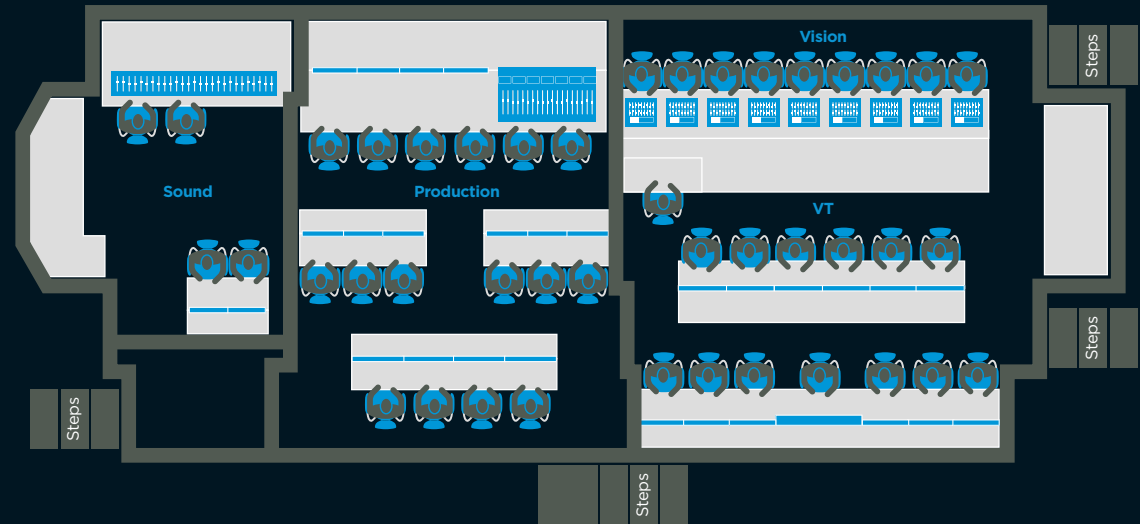

TV

UHD4

Vehicle

- 2x 125Amp Three-phase C-Form
- Length: 16.5m
- Width: 6.5m expanded
- Height: 4m

Production Area

- Three row, 16-person production area
- Flexible Kaleido multiviewer

Cameras

- Up to 32 UHD cameras
- Multiple RF cameras
- Multi-format HD 1080i25, 1080p50, UHD 2160p50 - HDR capable throughout

Vision

- Grass Valley Kayenne K-Frame
- Lawo VSM control system
- Cisco Nexus IP Core

VT

- Large two-row VT area
- Twelve EVS machines
- X-File 3

Audio

- 64 Fader Calrec Apollo audio desk
- Riedel Artist talkback matrix
- Dolby Atmos monitoring

www.timeline.tv

03450 944 440 \ info@timeline.tv

EALING BROADCAST CENTRE, 22 UXBRIDGE ROAD
EALING, W5 2RJ

UHD4 Layout