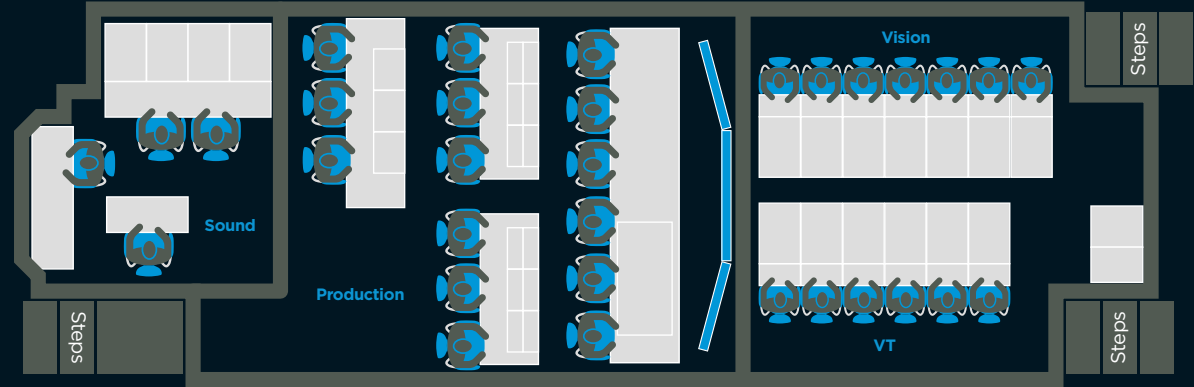

Broadcast Anywhere
Timeline TV

OB7

Timeline's HD outside broadcast truck, OB7 is a large double expanding truck with a spacious production area that can cater for 16 cabled cameras along with multiple radio cameras. Ideal for light entertainment shows.

TV

OB7

Vehicle

- 1x 125Amp Three-phase C-Form
- Length: 16.5m
- Width: 5m expanded
- Height: 4m

Production Area

- Three tier, 15-person production area
- Flexible Kaleido multiviewer
- 240sq ft

Cameras

- Up to 16 cameras
- Multiple RF cameras
- Multi-format HD 1080i25, 1080p50

Vision

- Sony XVS-8000X vision mixer
- Lawo VSM control system
- Nvision hybrid matrix

VT

- Five EVS machines
- X-File 3

Audio

- 64 Fader Calrec Artemis audio desk
- Riedel Artist talkback matrix
- Dolby 5.1 monitoring

OB7 Layout

OB7 Stack

Easily configurable, example layout above

www.timeline.tv

03450 944 440 \ info@timeline.tv

EALING BROADCAST CENTRE, 22 UXBRIDGE ROAD
EALING, W5 2RJ