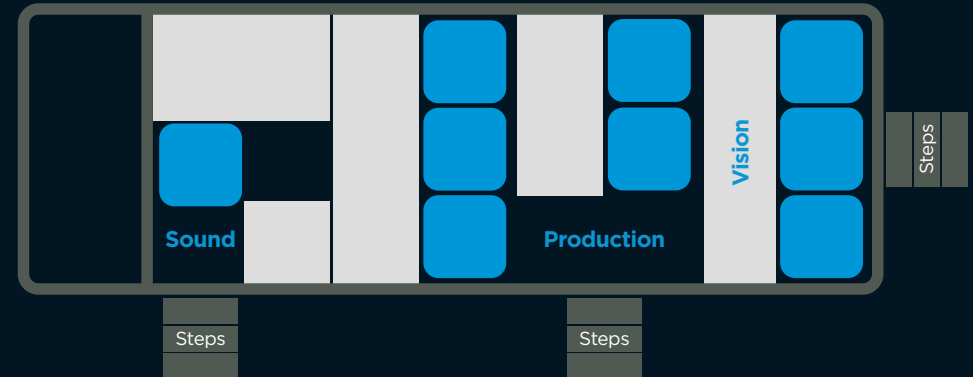

OB8

Vehicle

- 1 x 63Amp 400V three phase supply
- Length: 8.8m / 10.1m with rear steps
- Width: 2.4m / 4m with side steps
- Height: 3.5m

Production Area

- Two row, five-person production area
- Flexible Miranda multi-viewer

Cameras

- Up to 8-cabled HD cameras
- Multiple RF cameras with telemetry

Vision

- Sony MVS-3000 vision mixer
- 32 inputs
- 16 outputs
- 4 keyers
- Axon Cerebrum control system
- Miranda hybrid router and multi-viewer

VT

- Two EVS slots
- X-File 3 slots

Audio

- Calrec Brio 36 sound desk
- Calrec Br.IO fibre stage box
- RTS Telex 32 port talkback matrix
- Two Tait duplex radio talkback base stations

www.timeline.tv

03450 944 440 \ info@timeline.tv

EALING BROADCAST CENTRE, 22 UXBRIDGE ROAD
EALING, W5 2RJ

OB8 Layout