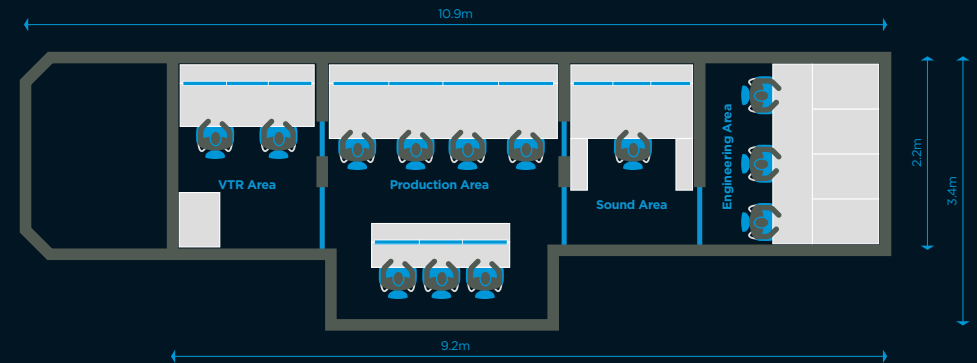

OB6

Vehicle

- 2 x 230V Single phase supplies
- Length: 11m
- Width: 2.5m / 3.45m expanded
- Height: 4m

Production Area

- Two row production area
- Low delay PGM/PVW monitors - ideal for live music

Cameras

- Up to 12-cabled HD cameras
- Multiple RF cameras with telemetry

Vision

- Sony MVS-3000 vision mixer
- 32 inputs
- 16 outputs
- 4 keyers
- Axon Cerebrum control system
- Miranda hybrid router and multi-viewer

VT

- Two EVS machines
- X-File 3

Audio

- Calrec Brio 36 fader sound desk
- Calrec Hydra fibre stage boxes
- Riedel Artist 64 talkback matrix
- Two Tait duplex radio talkback base stations

www.timeline.tv

03450 944 440 \ info@timeline.tv

EALING BROADCAST CENTRE, 22 UXBRIDGE ROAD
EALING, W5 2RJ

OB6 Layout